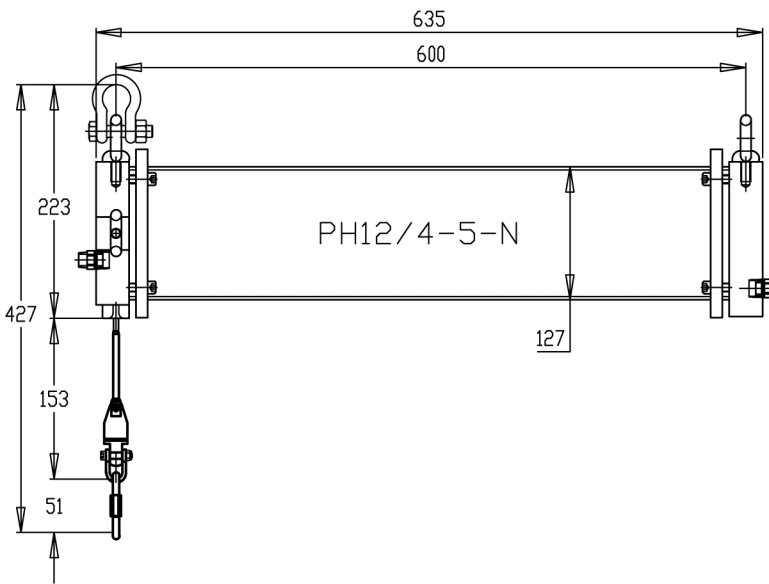

Horizontal Bal-Trol Mini dimensions

40 kg

PH03/4-5-N

Total height: 335 mm

Total width: 530 mm

65 kg

PH06/4-5-N

Total height: 374 mm

Total width: 568 mm

150 kg

PH12/4-5-N

Total height: 427 mm

Total width: 635 mm

Vertical Bal-Trol Mini dimensions

40 kg

PV03/4-5-N

Total height: 836 mm

65 kg

PV06/4-5-N

Total height: 878 mm

150 kg

PV12/4-5-N

Total height: 968 mm