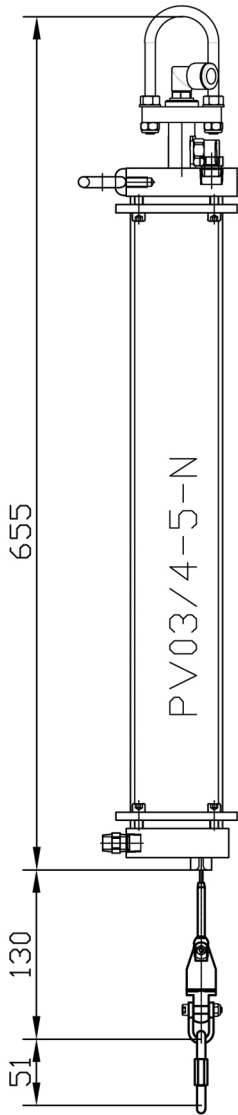

Horizontal Bal-Trol Mini dimensions

40 kg

PH03/4-5-N

Total height: 335 mm

Total width: 530 mm

65 kg

PH06/4-5-N

Total height: 374 mm

Total width: 568 mm

150 kg

PH12/4-5-N

Total height: 427 mm

Total width: 635 mm

Vertical Bal-Trol Mini dimensions

40 kg

PV03/4-5-N

Total height: 836 mm

65 kg

PV06/4-5-N

Total height: 878 mm

150 kg

PV12/4-5-N

Total height: 968 mm