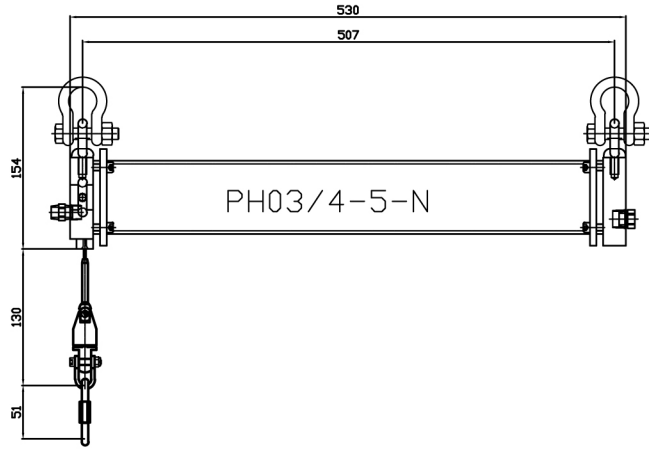

Horizontal Bal-Trol Mini dimensions

40 kg

PH03/4-5-N

Total height: 335 mm

Total width: 530 mm

65 kg

PH06/4-5-N

Total height: 374 mm

Total width: 568 mm

150 kg

PH12/4-5-N

Total height: 427 mm

Total width: 635 mm

Vertical Bal-Trol Mini dimensions

40 kg

PV03/4-5-N

Total height: 836 mm

65 kg

PV06/4-5-N

Total height: 878 mm

150 kg

PV12/4-5-N

Total height: 968 mm