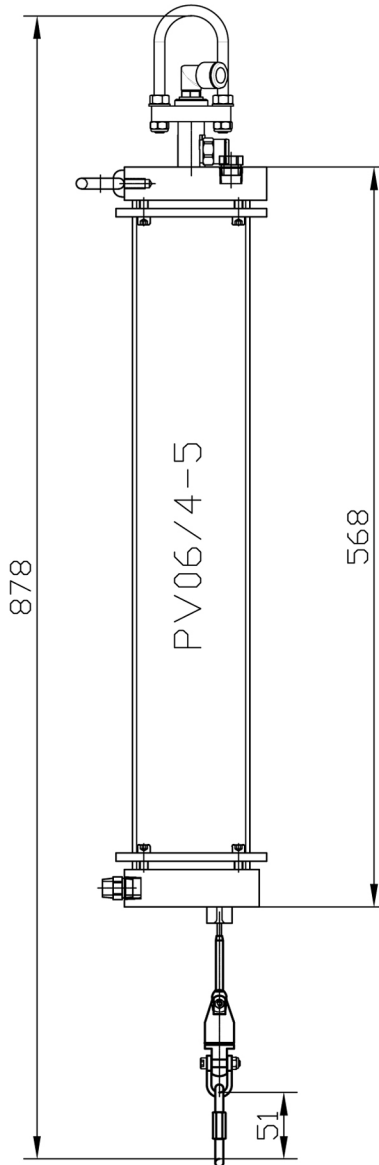

Horizontal Bal-Trol Mini dimensions

40 kg

PH03/4-5-N

Total height: 335 mm

Total width: 530 mm

65 kg

PH06/4-5-N

Total height: 374 mm

Total width: 568 mm

150 kg

PH12/4-5-N

Total height: 427 mm

Total width: 635 mm

Vertical Bal-Trol Mini dimensions

40 kg

PV03/4-5-N

Total height: 836 mm

65 kg

PV06/4-5-N

Total height: 878 mm

150 kg

PV12/4-5-N

Total height: 968 mm