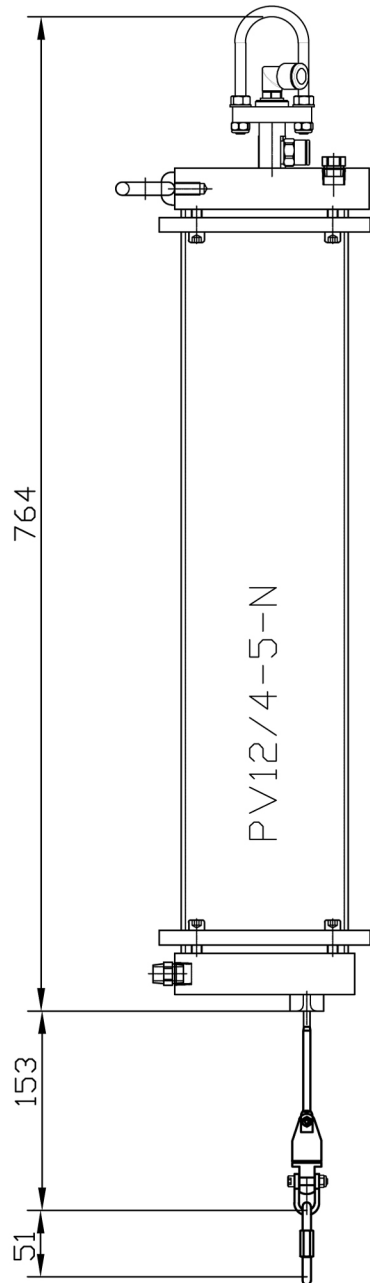

Horizontal Bal-Trol Mini dimensions

40 kg

PH03/4-5-N

Total height: 335 mm

Total width: 530 mm

65 kg

PH06/4-5-N

Total height: 374 mm

Total width: 568 mm

150 kg

PH12/4-5-N

Total height: 427 mm

Total width: 635 mm

Vertical Bal-Trol Mini dimensions

40 kg

PV03/4-5-N

Total height: 836 mm

65 kg

PV06/4-5-N

Total height: 878 mm

150 kg

PV12/4-5-N

Total height: 968 mm