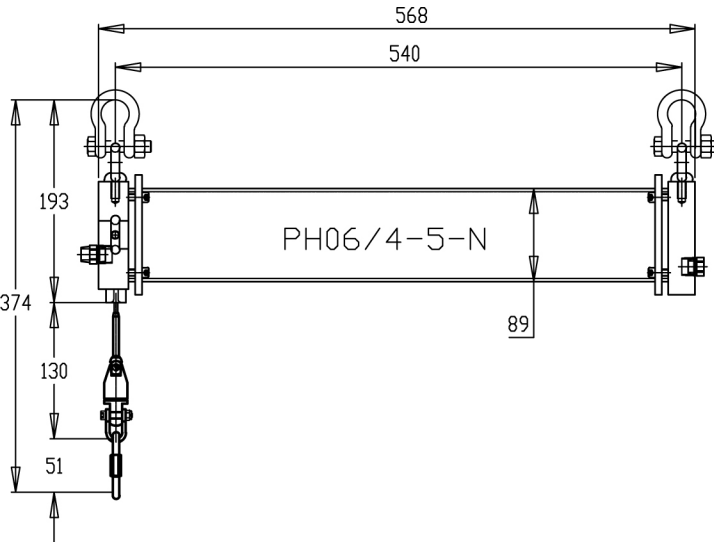

Horizontal Bal-Trol Mini dimensions

40 kg

PH03/4-5-N

Total height: 335 mm

Total width: 530 mm

65 kg

PH06/4-5-N

Total height: 374 mm

Total width: 568 mm

150 kg

PH12/4-5-N

Total height: 427 mm

Total width: 635 mm

Vertical Bal-Trol Mini dimensions

40 kg

PV03/4-5-N

Total height: 836 mm

65 kg

PV06/4-5-N

Total height: 878 mm

150 kg

PV12/4-5-N

Total height: 968 mm